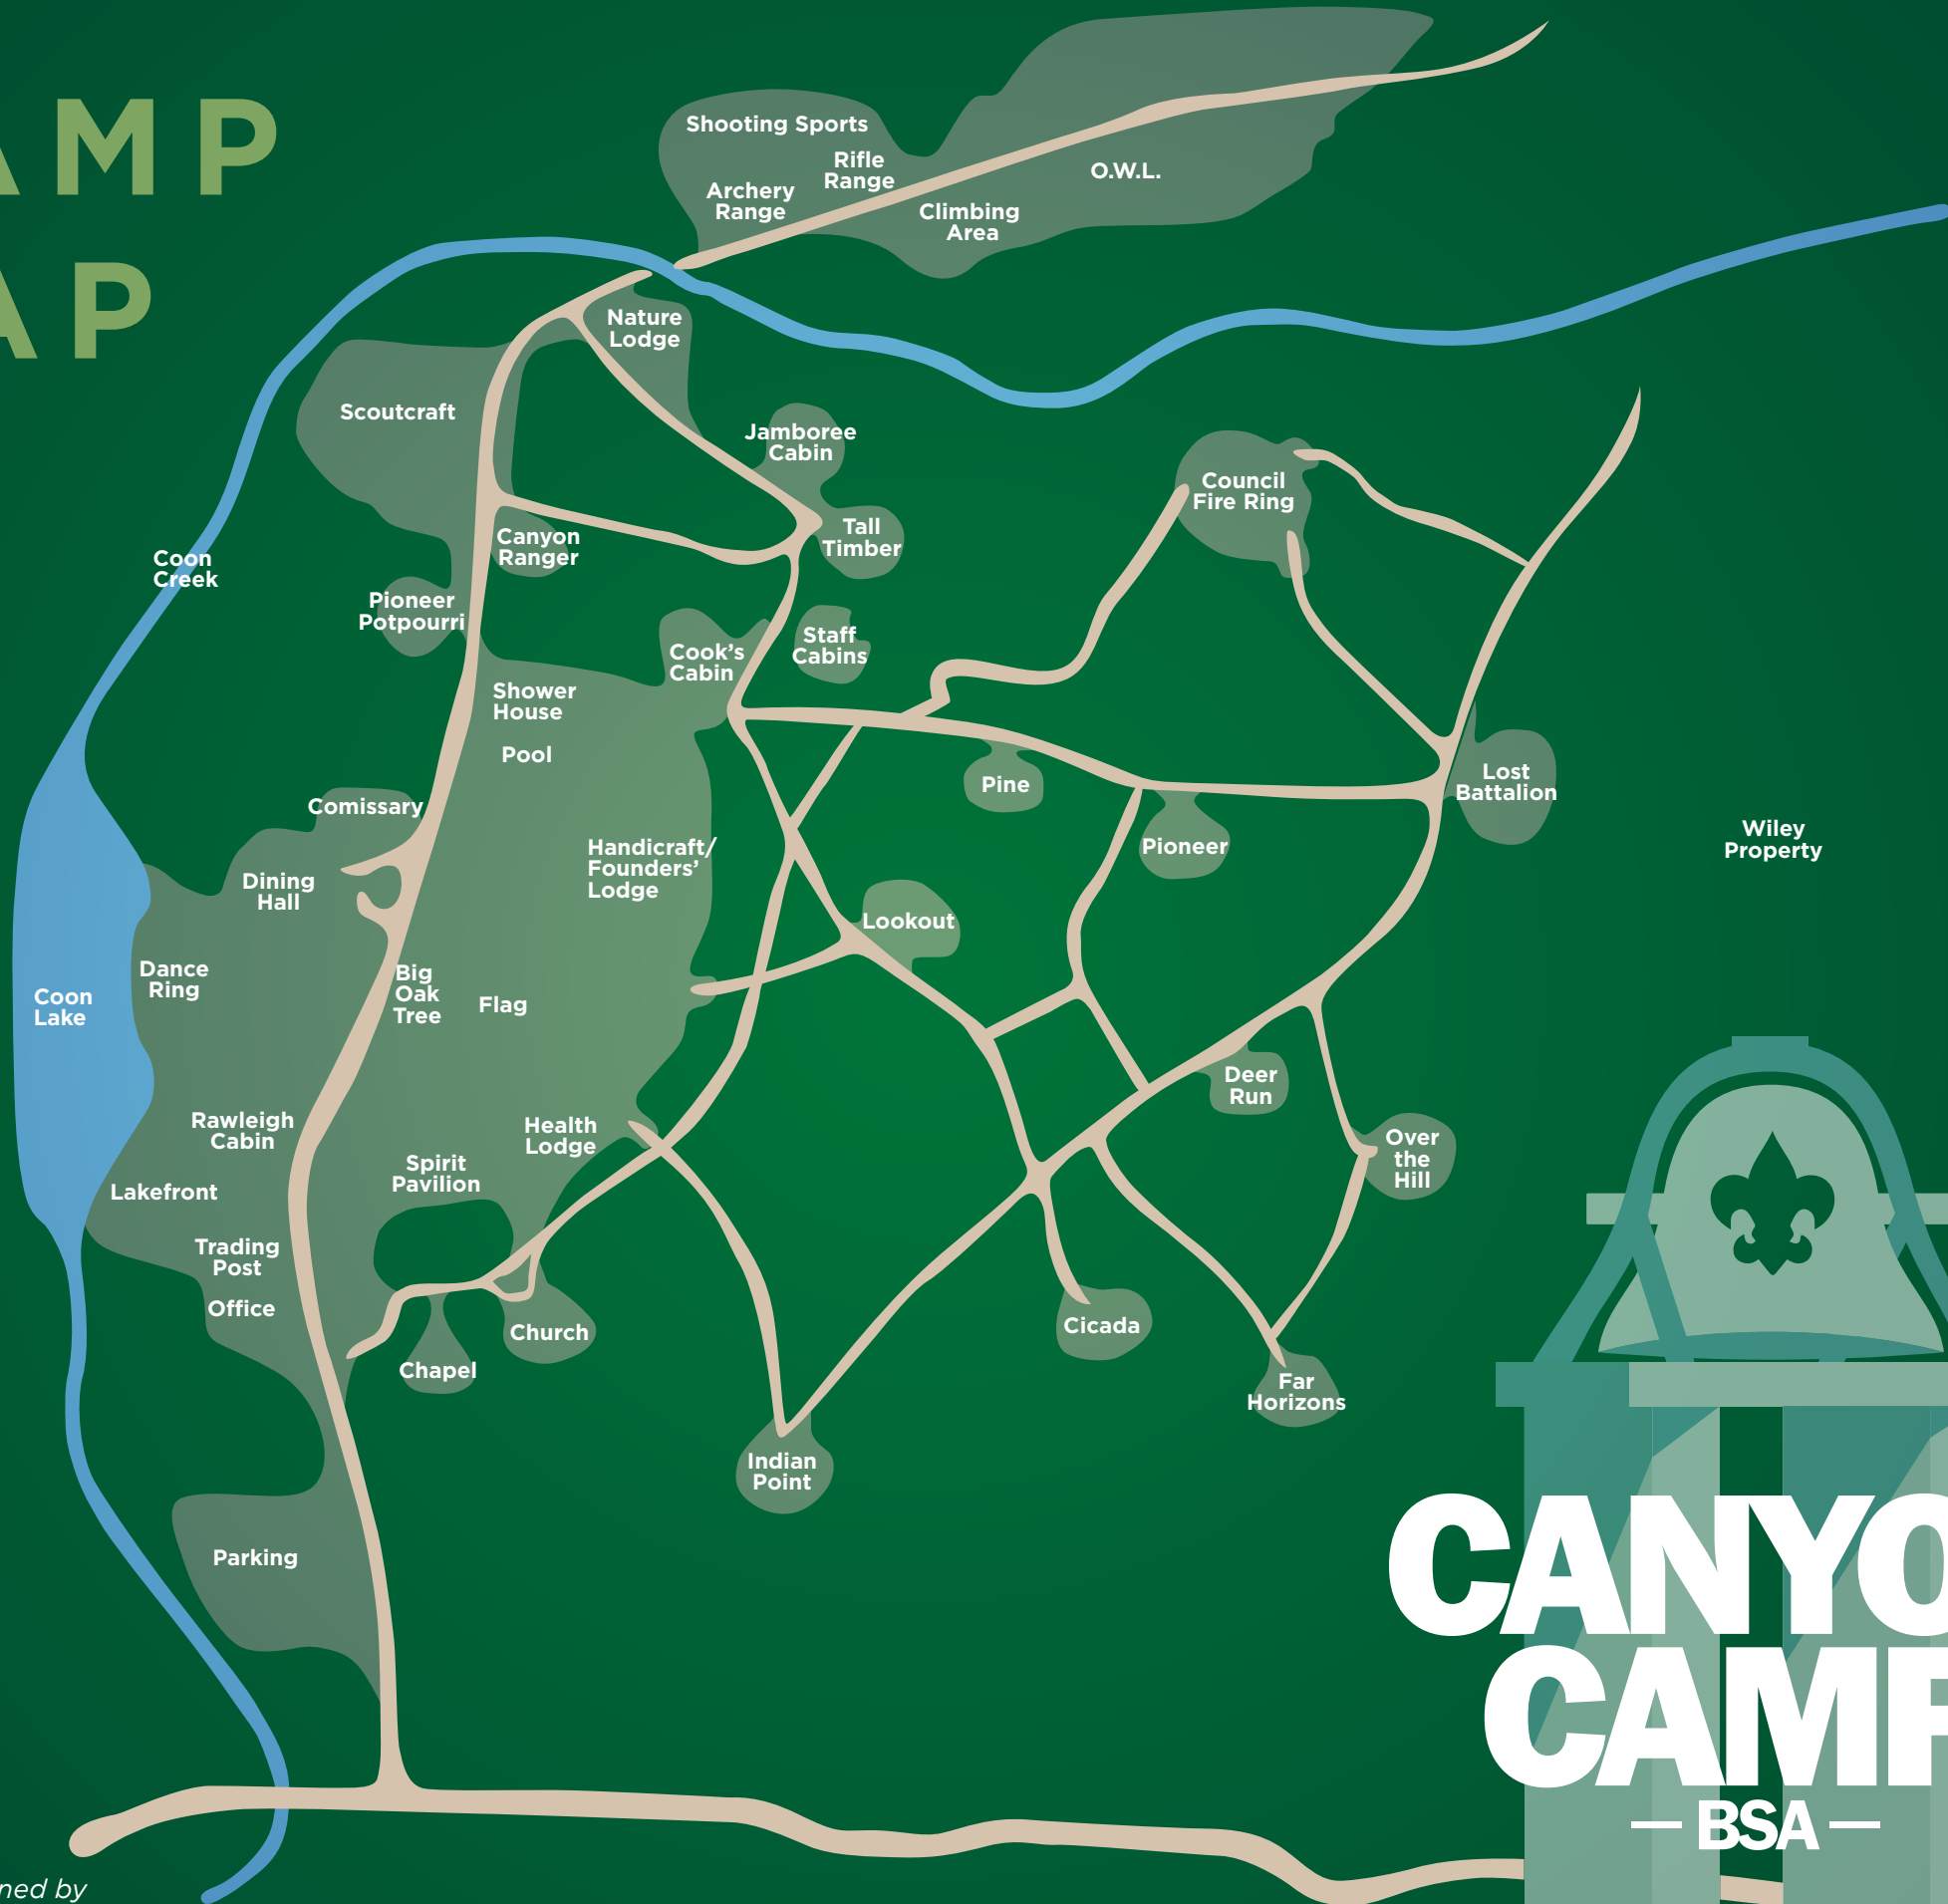

CAMP MAP

CANYON CAMP

— BSA —

2015 Map Designed by
Troop 19's JJ Eden
2020 Update